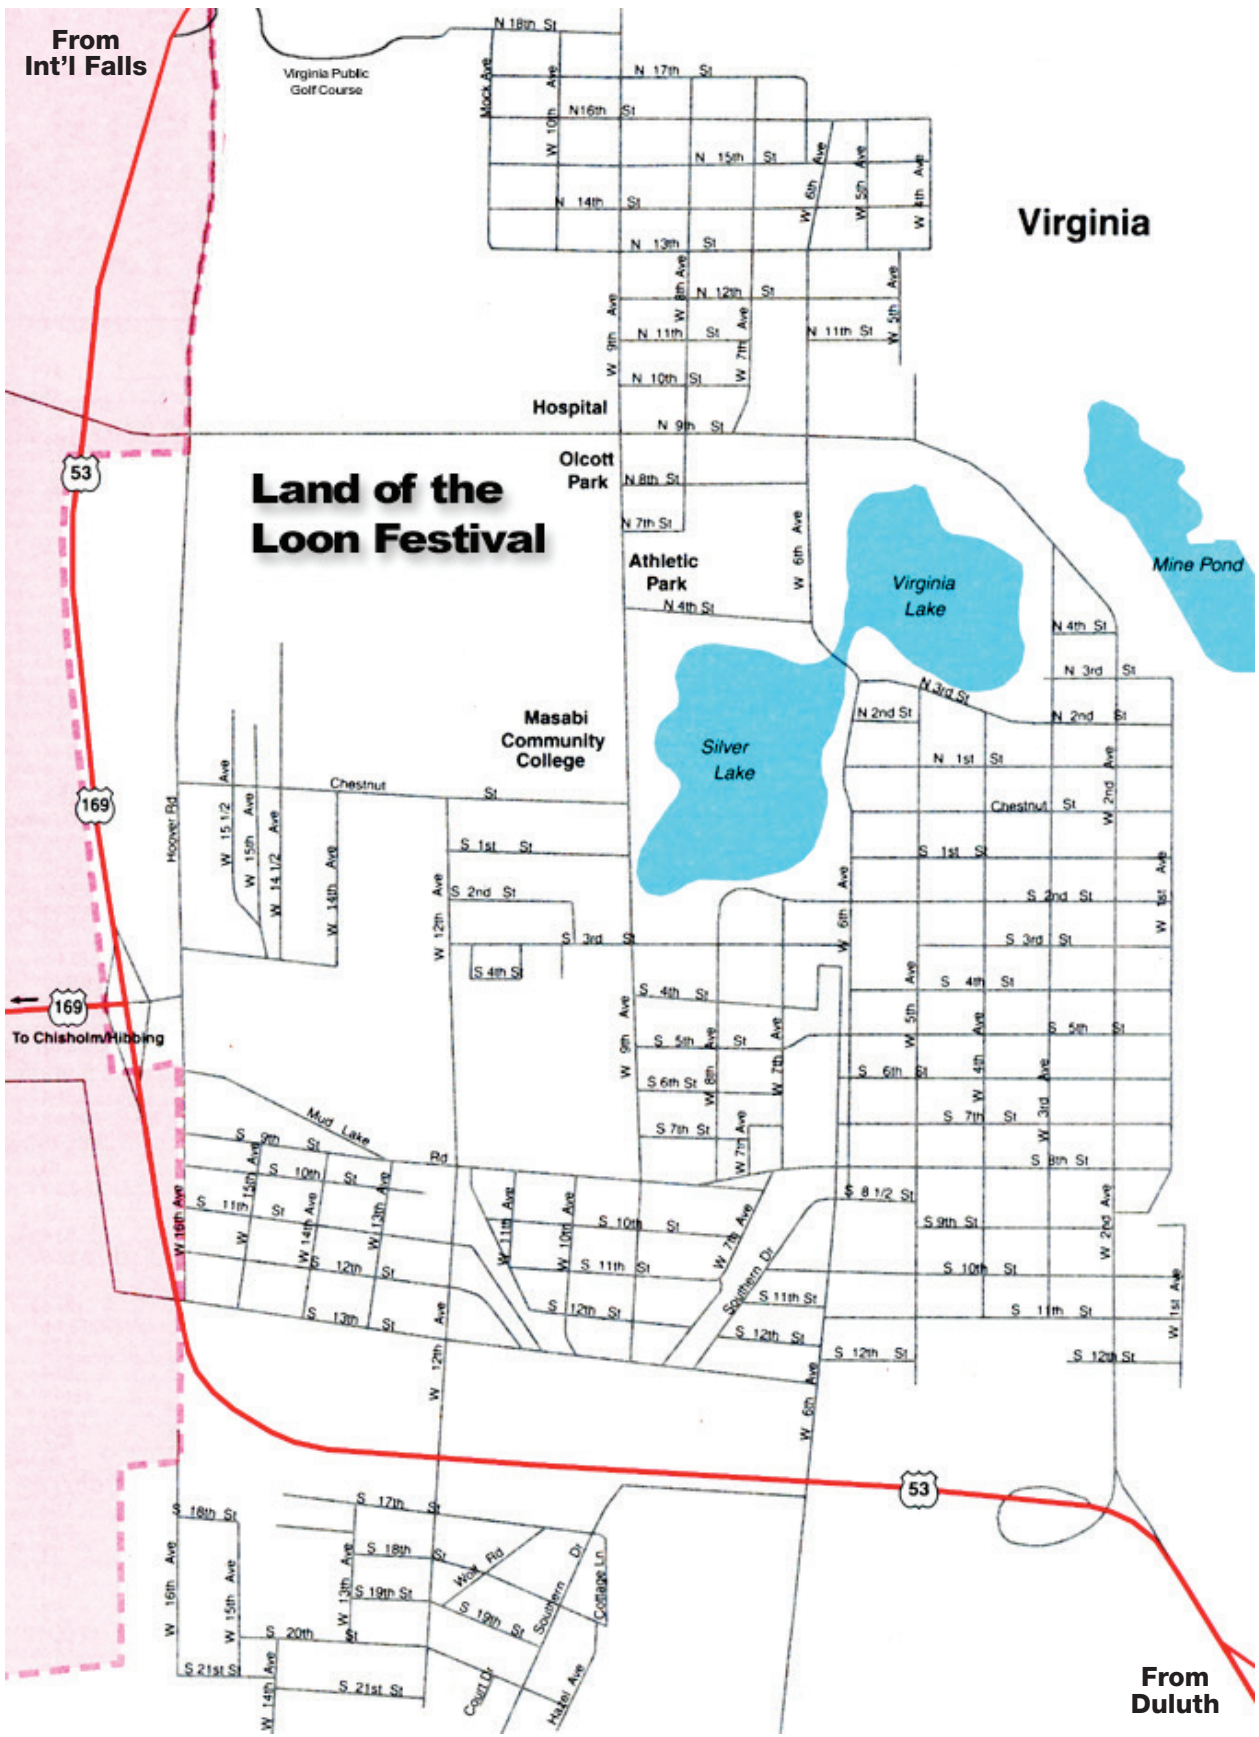

From Int'l Falls

Virginia

Land of the Loon Festival

53

169

169

To Chisholm/Hibbing

53

From Duluth